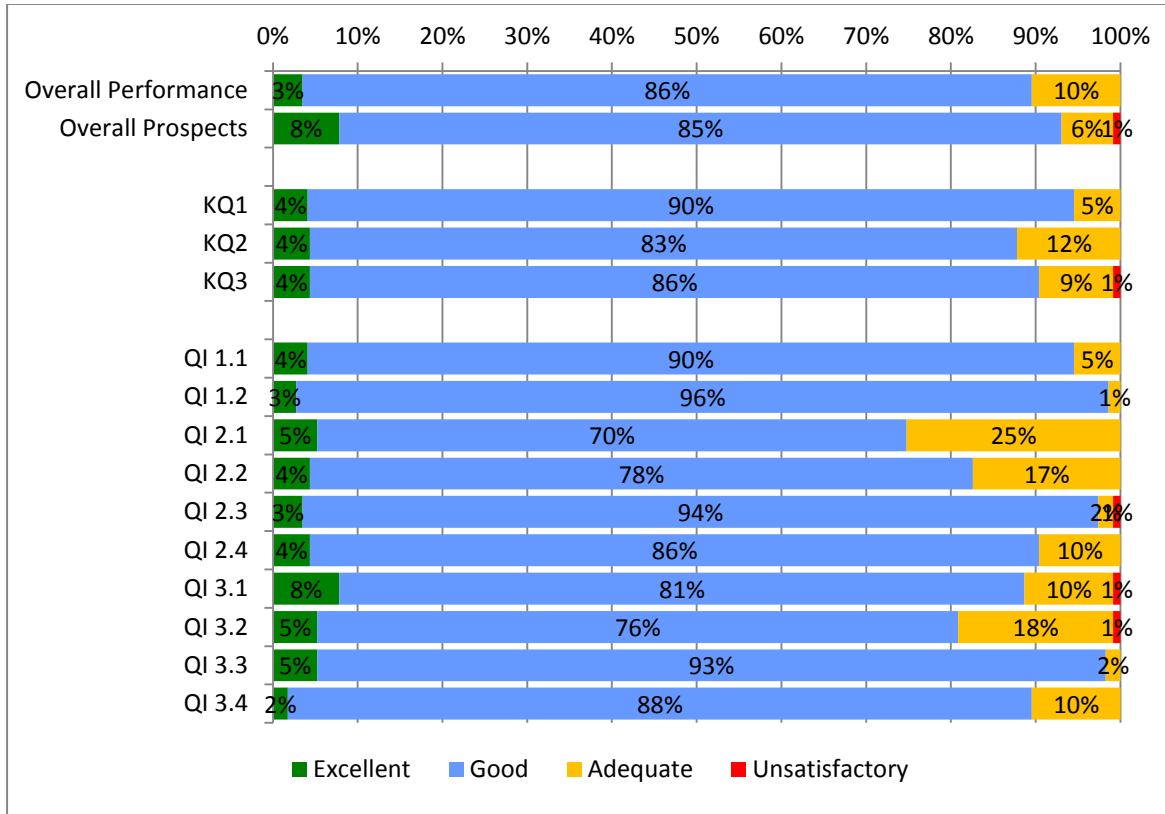

Distribution of grades awarded for non-maintained settings 2010-2011 (percentage of settings – 115 inspections)