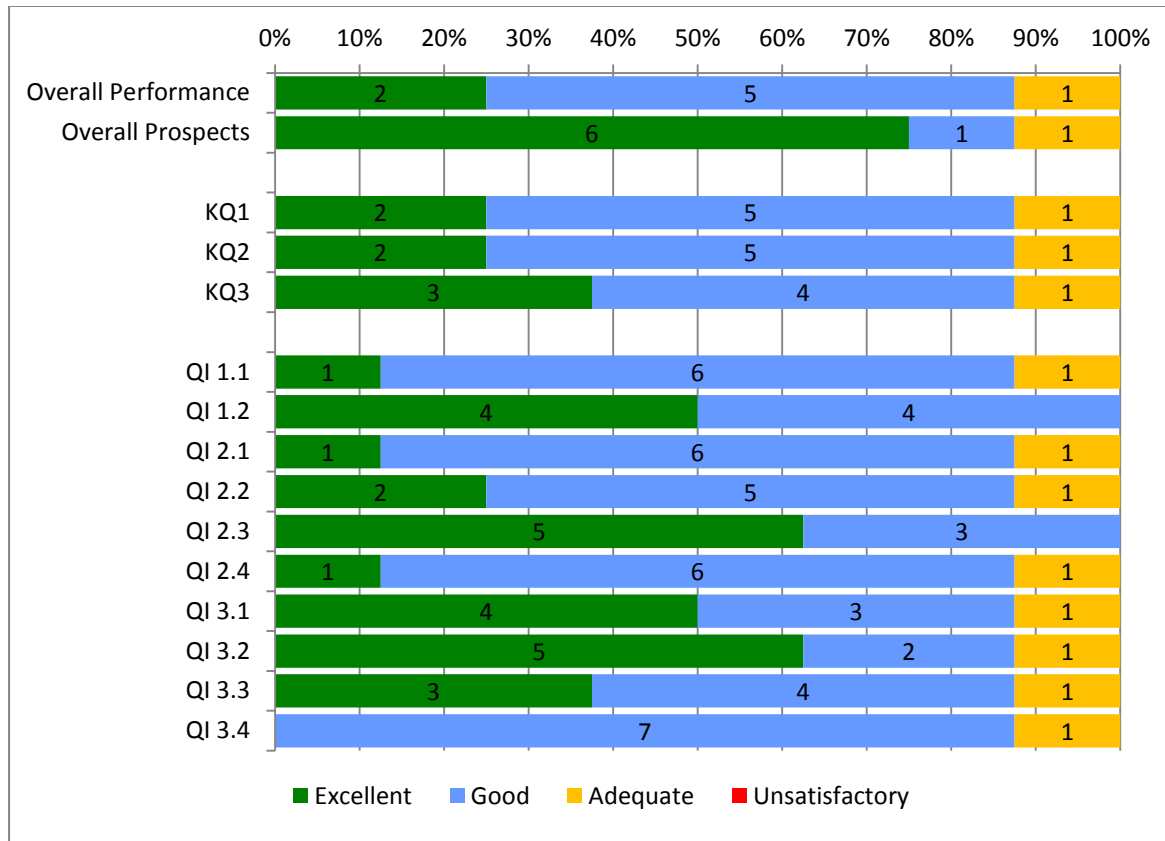

Distribution of grades awarded for maintained special schools 2010-2011 (number of schools)