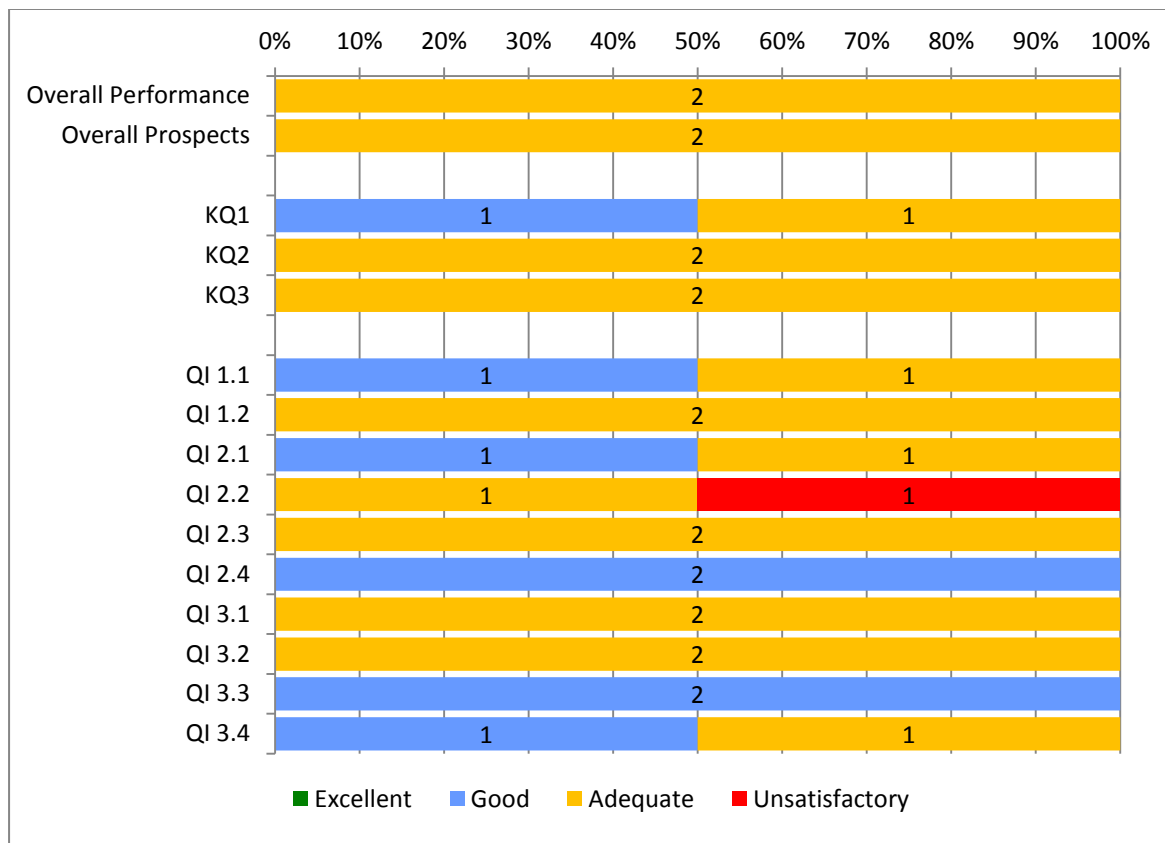

Distribution of grades awarded for pupil referral units 2010-2011 (number of schools)