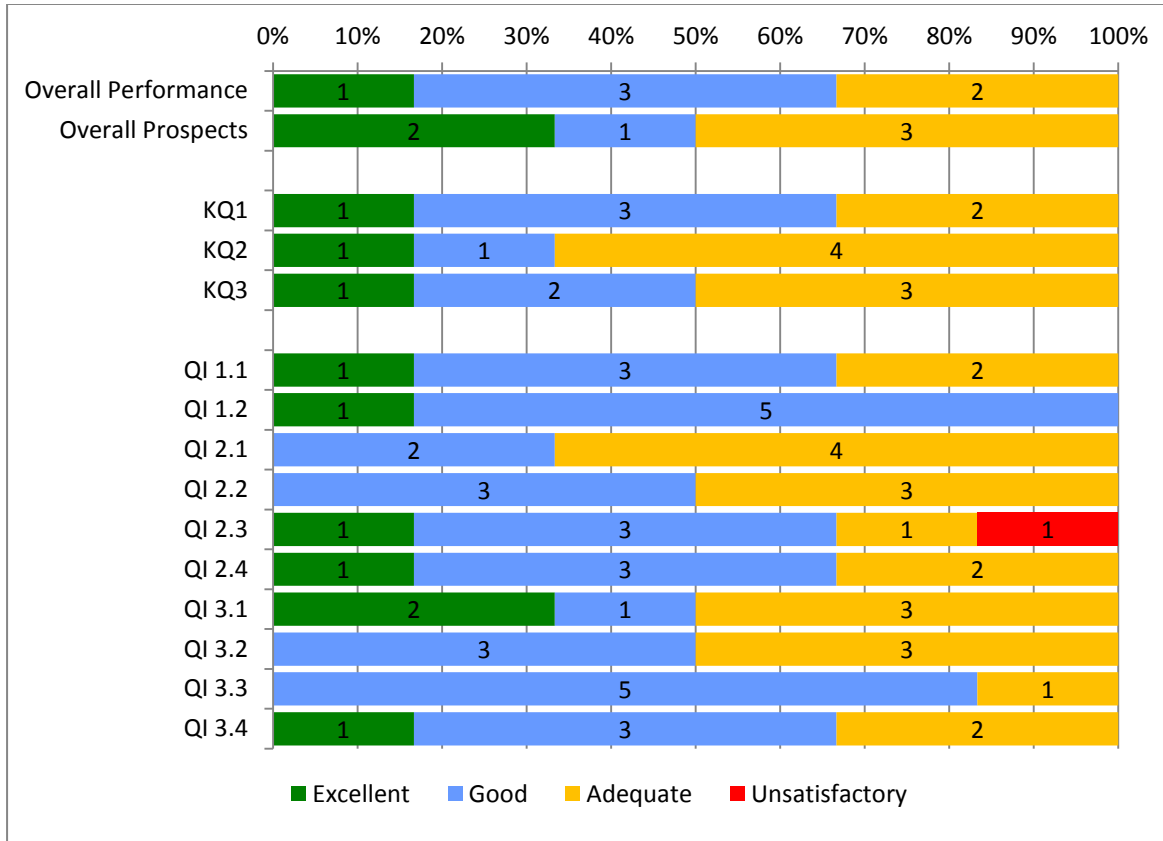

Distribution of grades awarded for independent schools 2010-2011 (number of schools)