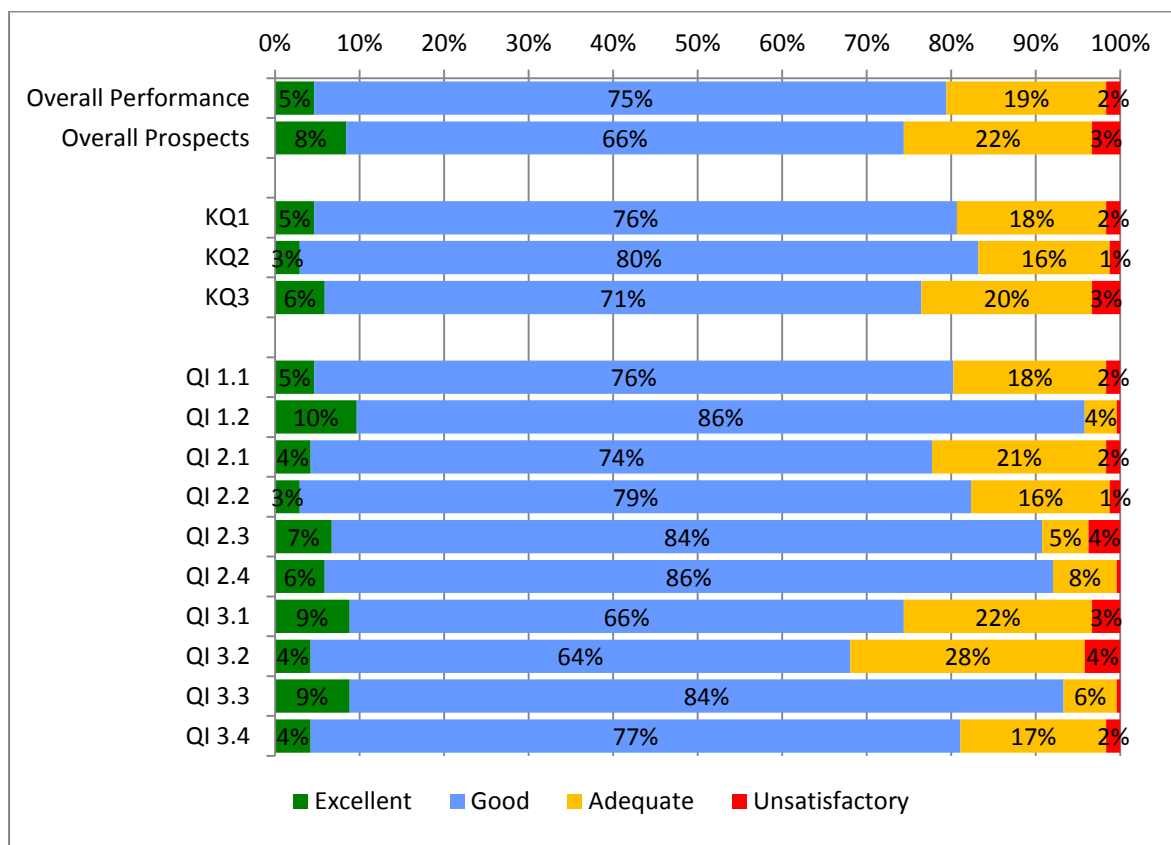

Contents	Page

Distribution of grades awarded to:

Primary schools	3
Secondary schools	4
Maintained special schools	5
Independent special schools	6
Independent schools	7
Pupil referral units	8
Non-maintained settings	9
Further education institutions	10
Work-based learning providers	11
Adult community learning	12
Local authorities	13

Inspection grades 2010-2011

Local authority maintained schools	14
Independent schools	26
Non-maintained settings	27
Other providers	33
Local authority education services for children and young people	35

Performance of schools across all local authorities

The distribution of inspection grades awarded to schools for each key question in each local authority in 2010-2011	36

Distribution of grades awarded for primary schools 2010-2011 (percentage of schools – 238 inspections)