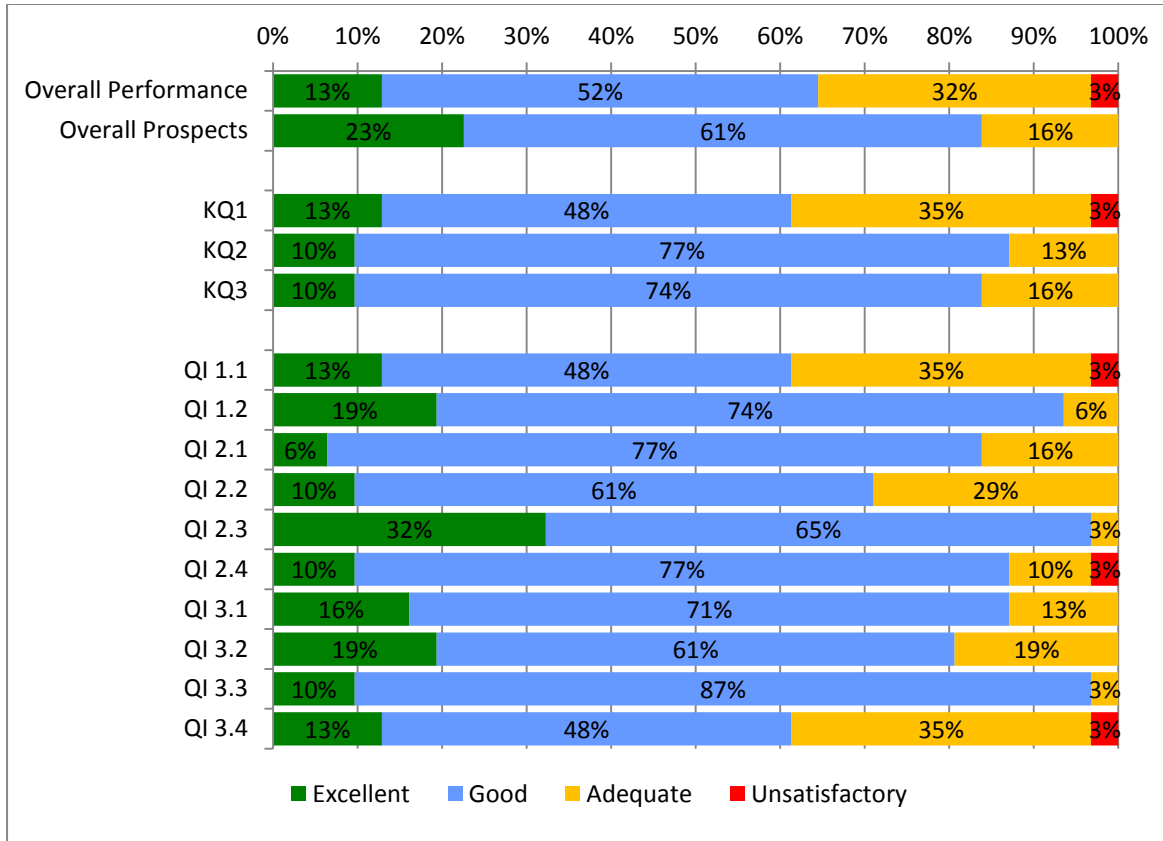

Distribution of grades awarded for secondary schools 2010-2011 (percentage of schools – 31 inspections)