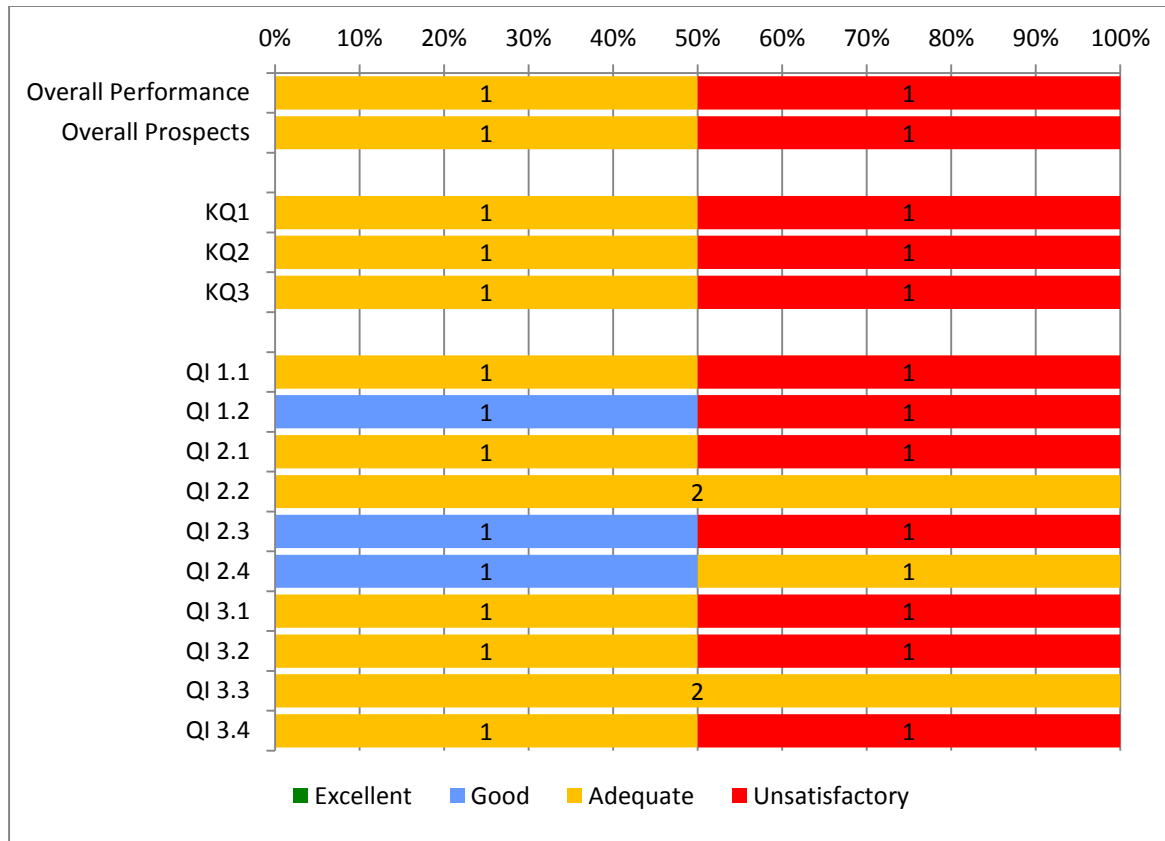

Distribution of grades awarded for independent special schools 2010-2011 (number of schools)