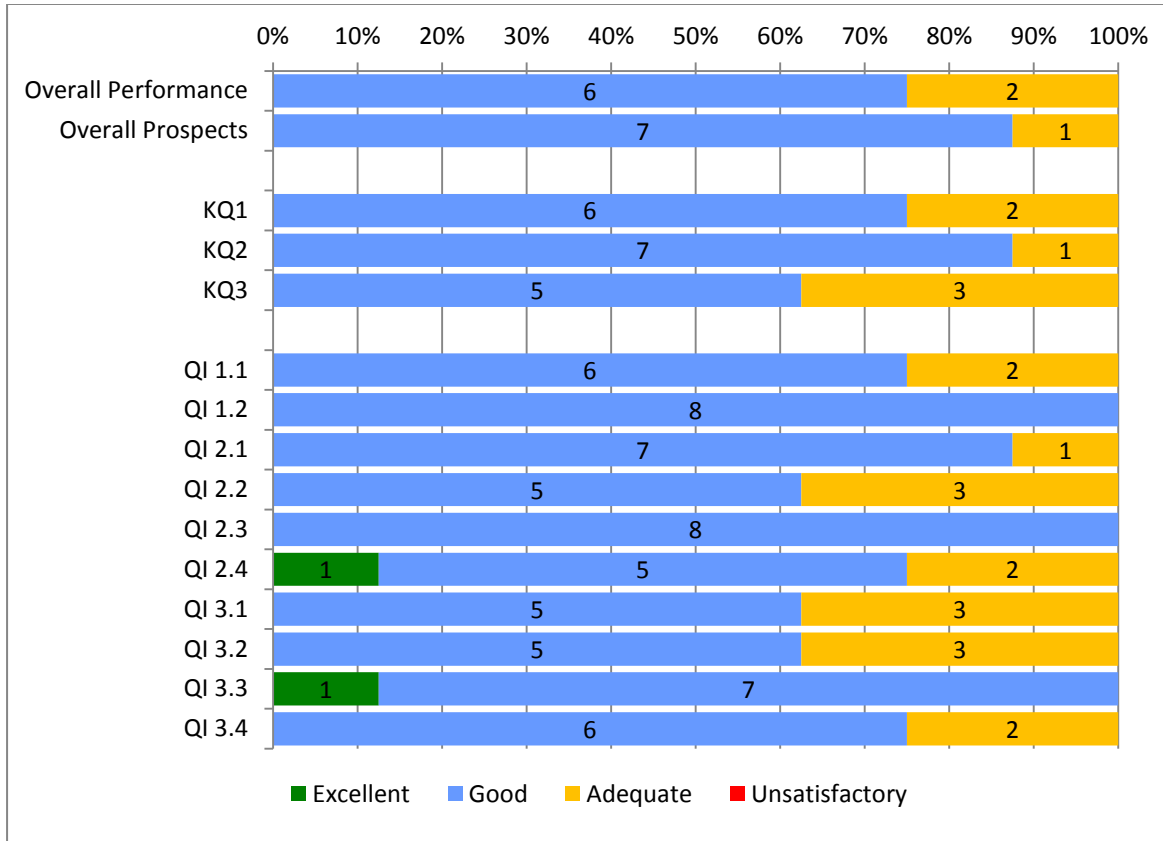

Distribution of grades awarded for work-based learning 2010-2011 (number of providers)