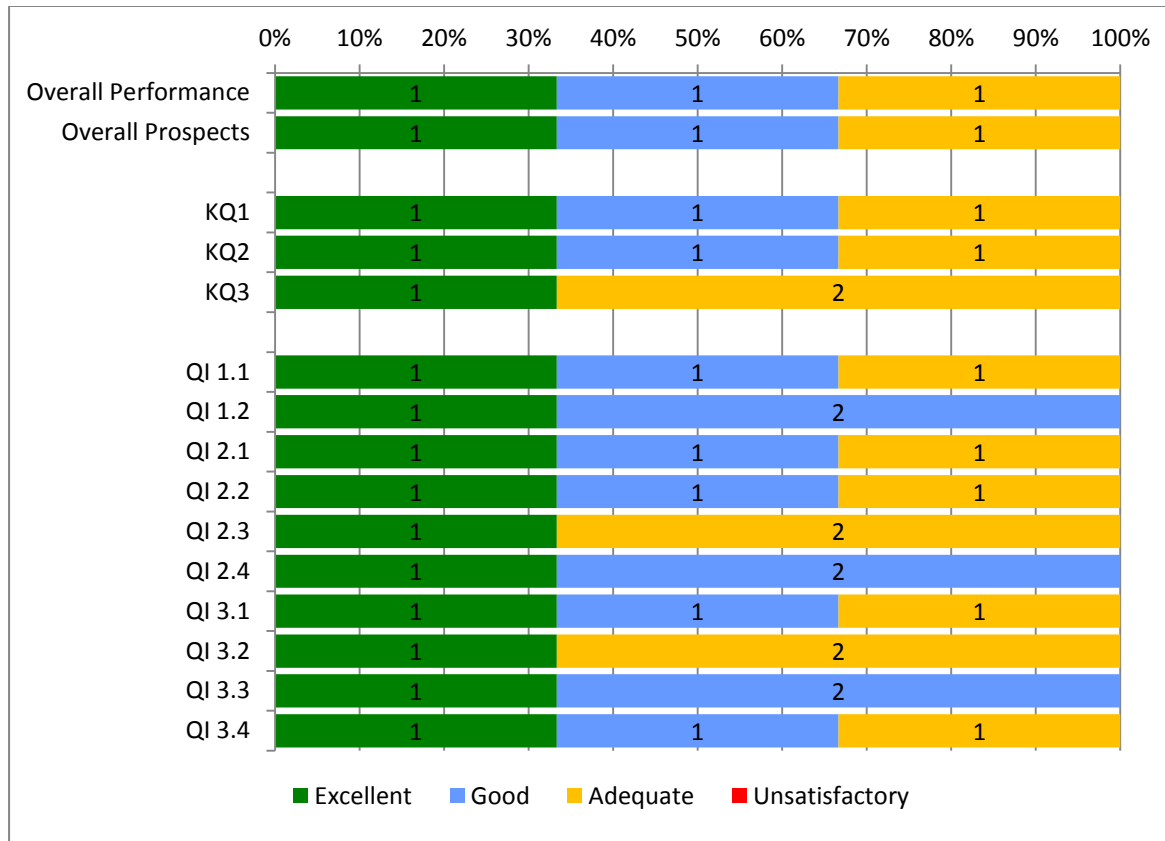

Distribution of grades awarded for adult community learning 2010-2011 (number of providers)