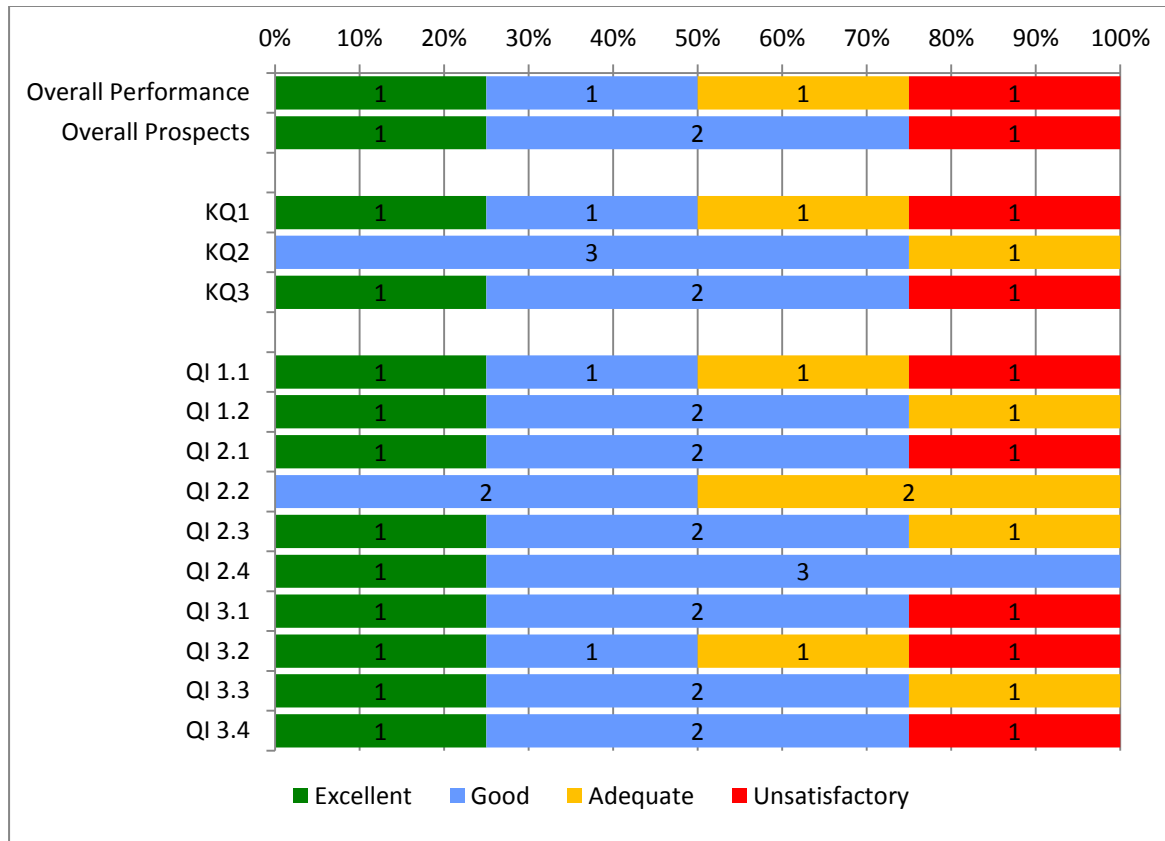

Distribution of grades awarded for further education institutions 2010-2011 (number of providers)